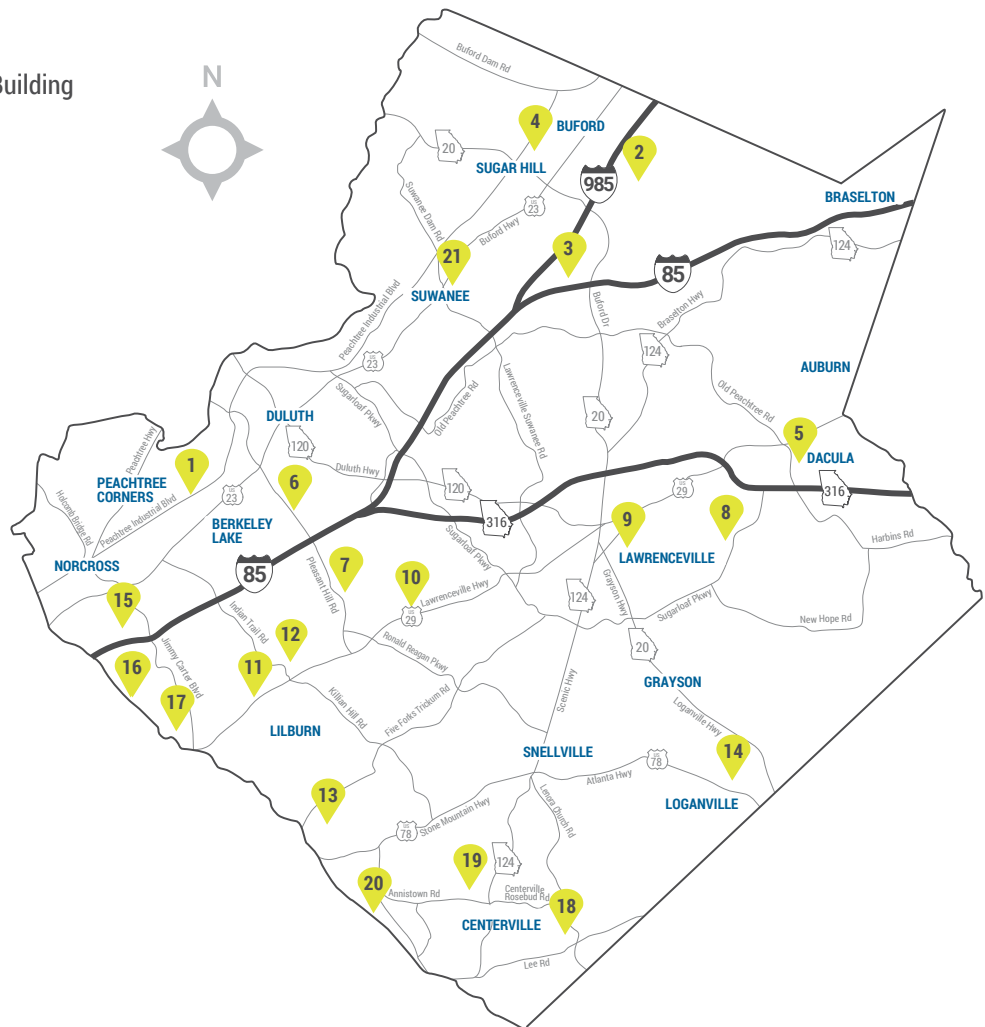

BERKELEY LAKE

- 1 Pinckneyville Park
Community Recreation Center
4650 Peachtree Industrial Boulevard

BUFORD

- 2 Bogan Park
Community Recreation Center
2723 North Bogan Road
- 3 Gwinnett Environmental
& Heritage Center
2020 Clean Water Drive
- 4 OneStop Buford
2755 Sawnee Avenue

- 9 Rhodes Jordan Park
Multipurpose Field
100 East Crogan Street

- 10 Sweet Water Park
800 Bethesda School Road

LILBURN

- 11 Bryson Park
5075 Lawrenceville Highway
Route 30, Stop 910
- 12 Lilburn Activity Building
788 Hillcrest Road
Route 30, Stop 262 & 889
- 13 Mountain Park Park Depot
5050 Five Forks-Trickum Road

LOGANVILLE

- 14 Vines Park
3500 Oak Grove Road

NORCROSS

- 15 Best Friend Park Gym
6224 Jimmy Carter Boulevard
Route 35, Stop 407 & 906

- 16 Graves Park
1540 Graves Road
Route 20, Stop 894

- 17 Lucky Shoals Park
Community Recreation Center
4651 Britt Road

SNELLVILLE

- 18 Lenora Park Gym
4515 Lenora Church Road

- 19 OneStop Centerville
3025 Bethany Church Road

STONE MOUNTAIN

- 20 DeShong Park
2859 North DeShong Road

SUWANEЕ

- 21 George Pierce Park
Community Recreation Center
55 Buford Highway