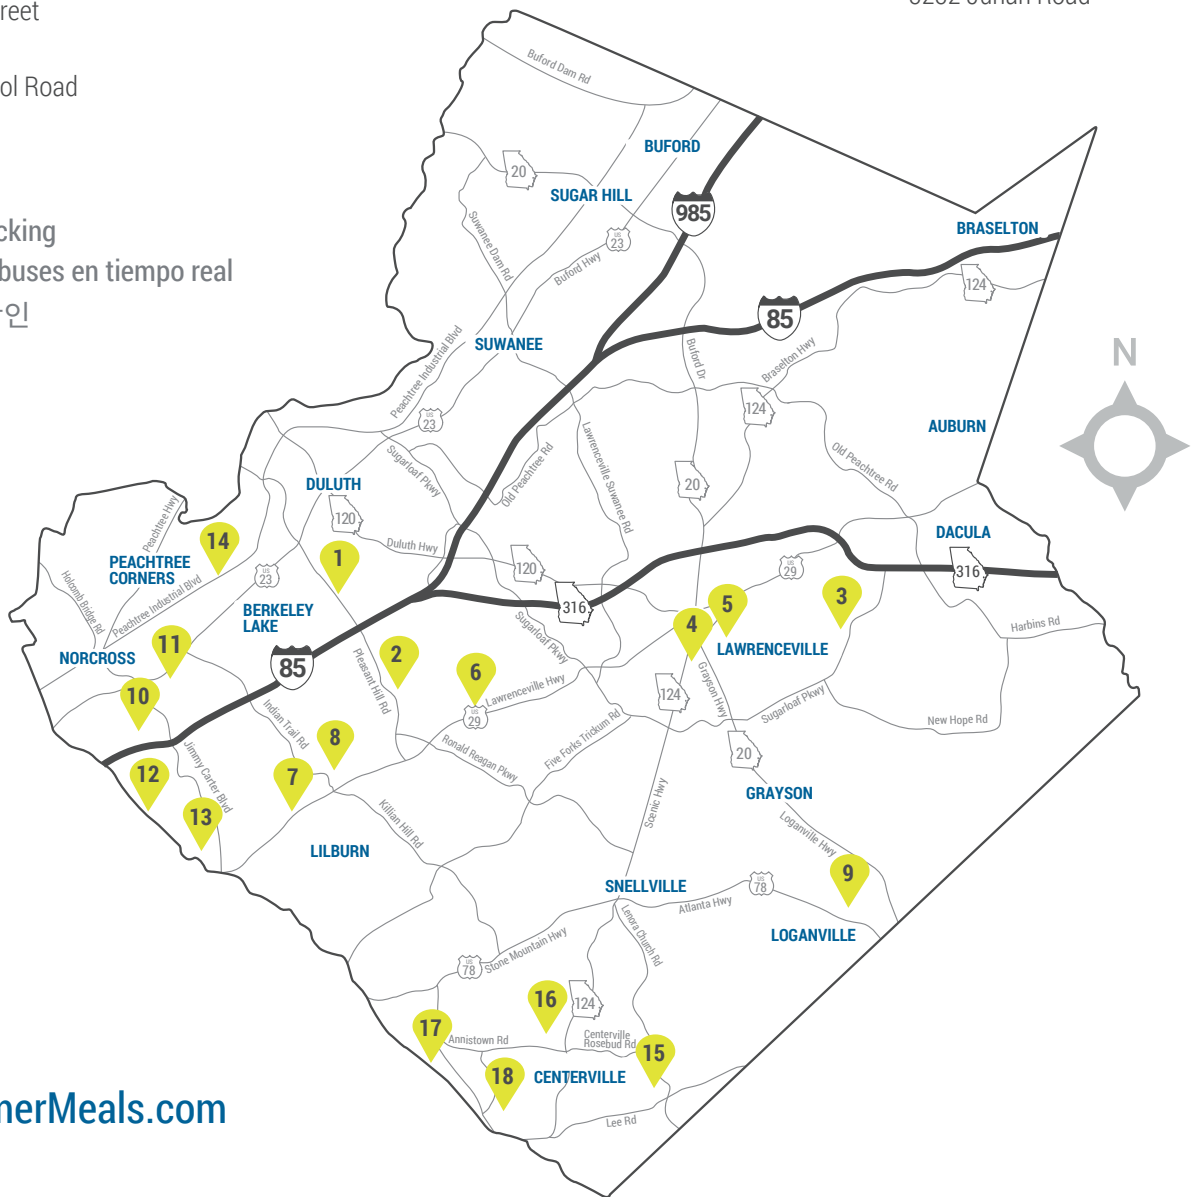

DULUTH

- 1 Shorty Howell Park
  2750 Pleasant Hill Road

LAWRENCEVILLE

- 2 Club Drive Park
  3330 Club Drive
- 3 Freeman's Mill Park
  1401 Alcovy Road
- 4 Lawrenceville Female Seminary
  455 South Perry Street
  Route 40, Stop 539 & 537
- 5 Rhodes Jordan Park
  100 East Crogan Street
- 6 Sweet Water Park
  800 Bethesda School Road

LILBURN

- 7 Bryson Park
  5075 Lawrenceville Highway
  Route 30, Stop 910

- 8 Lilburn Activity Building
  788 Hillcrest Road
  Route 30, Stop 262 & 889

LOGANVILLE

- 9 Vines Park
  3500 Oak Grove Road

NORCROSS

- 10 Best Friend Park
  6224 Jimmy Carter Boulevard
  Route 35, Stop 407 & 906

- 11 Cemetery Field
  211 Cemetery Street
  Route 10A, Stop 249 & 205

- 12 Graves Park
  1540 Graves Road
  Route 20, Stop 894

- 13 Lucky Shoals Park
  4651 Britt Road

PEACHTREE CORNERS

- 14 Pinckneyville Park
  4758 South Old Peachtree Road

SNELLVILLE

- 15 Lenora Park
  4515 Lenora Church Road
- 16 OneStop Centerville
  3025 Bethany Church Road

STONE MOUNTAIN

- 17 DeShong Park
  2859 North DeShong Road
- 18 Yellow River Park
  3232 Juhan Road

MyGCTransit.com

For real-time bus tracking

Seguimiento de autobuses en tiempo real

실시간 버스 운행 확인

770.822.8840

GwinnettSummerMeals.com